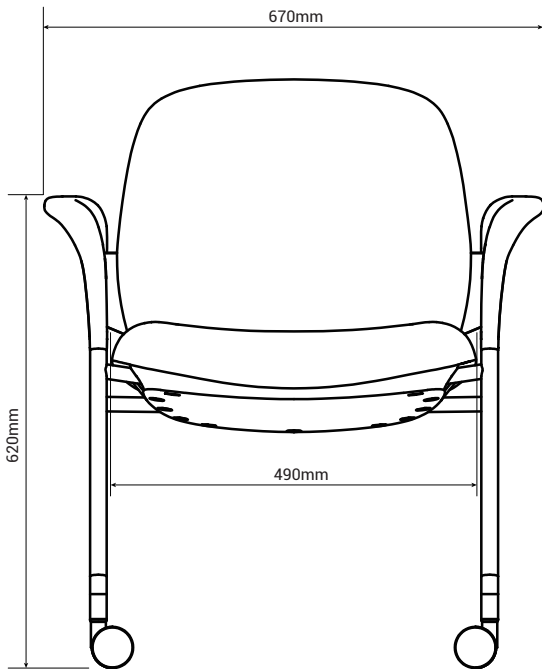

## Chair Specification | Mat CMA10GM/CMA11GM

Overall Depth	Overall Width	Overall Height	Seat Depth	Functional Seat Depth	Seat Width	Seat Height from Floor	Ring Height from Floor	Back Width (Max and Min)
25.20in	26.38in	30.91in	19.29in	19.49in	19.29in	16.93in	/	/

Back Height from Seat	Back Lumbar Height	Lumbar Adjustment Range	Width Between Arms	Arm to Floor	Arm Height from Seat	Seat Pan Angle	Back Recline Angle
/	/	/	/	24.41in	/	7°	114°

**Remark:** Seat height from floor, back height from seat and arm height from seat are measured when there is no load on the chair.

## Chair Specification | Mat CMA12GM/CMA13GM

Overall Depth	Overall Width	Overall Height	Seat Depth	Functional Seat Depth	Seat Width	Seat Height from Floor	Ring Height from Floor	Back Width (Max and Min)
650mm	670mm	785mm	490mm	495mm	490mm	430mm	/	/

Back Height from Seat	Back Lumbar Height	Lumbar Adjustment Range	Width Between Arms	Arm to Floor	Arm Height from Seat	Seat Pan Angle	Back Recline Angle
/	/	/	/	620mm	/	7°	114°

**Remark:** Seat height from floor, back height from seat and arm height from seat are measured when there is no load on the chair.