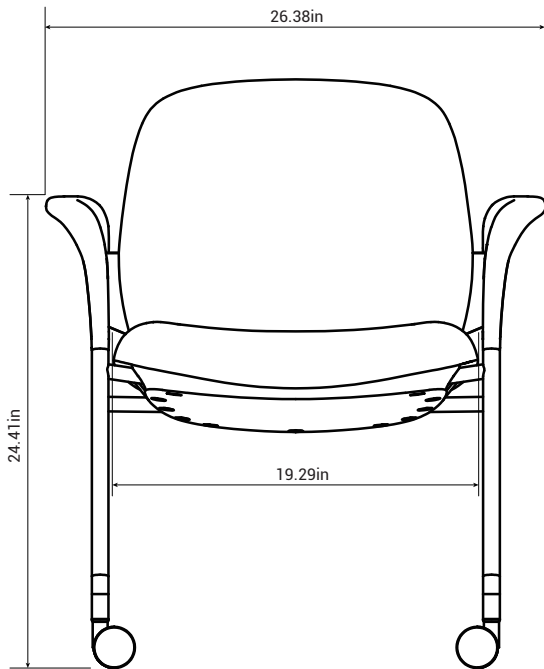

Chair Specification | Mat CMA12GM/CMA13GM

Overall Depth	Overall Width	Overall Height	Seat Depth	Functional Seat Depth	Seat Width	Seat Height from Floor	Ring Height from Floor	Back Width (Max and Min)
25.59in	26.38in	30.91in	19.29in	19.49in	19.29in	16.93in	/	/

Back Height from Seat	Back Lumbar Height	Lumbar Adjustment Range	Width Between Arms	Arm to Floor	Arm Height from Seat	Seat Pan Angle	Back Recline Angle
/	/	/	/	24.41in	/	7°	114°

Remark: Seat height from floor, back height from seat and arm height from seat are measured when there is no load on the chair.