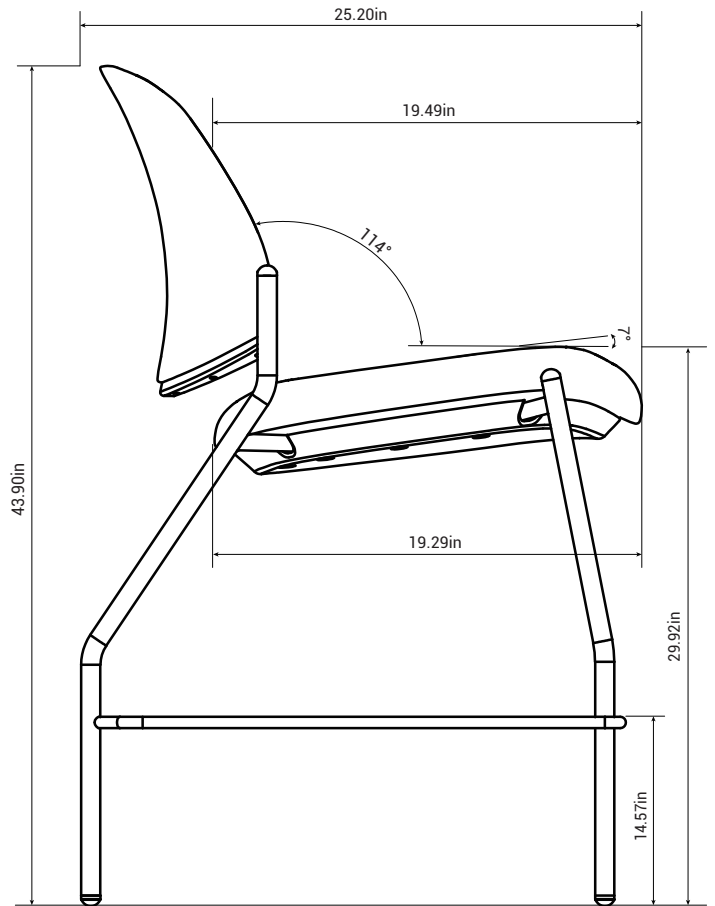

Chair Specification | Mat CMA50GM/CMA51GM

Overall Depth	Overall Width	Overall Height	Seat Depth	Functional Seat Depth	Seat Width	Seat Height from Floor	Ring Height from Floor	Back Width (Max and Min)
25.20in	23.03in	43.90in	19.29in	19.49in	19.29in	29.92in	14.57in	/

Back Height from Seat	Back Lumbar Height	Lumbar Adjustment Range	Width Between Arms	Arm to Floor	Arm Height from Seat	Seat Pan Angle	Back Recline Angle
/	/	/	/	/	/	7°	114°

Remark: Seat height from floor, back height from seat and arm height from seat are measured when there is no load on the chair.