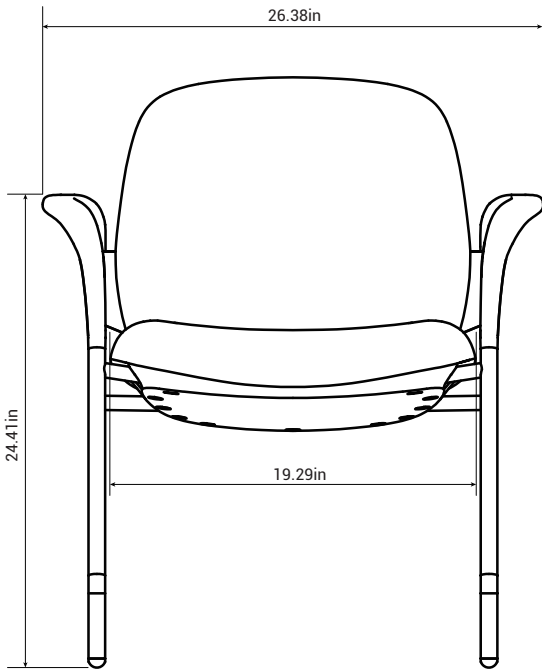

## Chair Specification | Mat CMA10GM/CMA11GM

Overall Depth	Overall Width	Overall Height	Seat Depth	Functional Seat Depth	Seat Width	Seat Height from Floor	Ring Height from Floor	Back Width (Max and Min)
640mm	670mm	785mm	490mm	495mm	490mm	430mm	/	/

Back Height from Seat	Back Lumbar Height	Lumbar Adjustment Range	Width Between Arms	Arm to Floor	Arm Height from Seat	Seat Pan Angle	Back Recline Angle
/	/	/	/	620mm	/	7°	114°

**Remark:** Seat height from floor, back height from seat and arm height from seat are measured when there is no load on the chair.

## Chair Specification | Mat CMA10GM/CMA11GM

Overall Depth	Overall Width	Overall Height	Seat Depth	Functional Seat Depth	Seat Width	Seat Height from Floor	Ring Height from Floor	Back Width (Max and Min)
25.20in	26.38in	30.91in	19.29in	19.49in	19.29in	16.93in	/	/

Back Height from Seat	Back Lumbar Height	Lumbar Adjustment Range	Width Between Arms	Arm to Floor	Arm Height from Seat	Seat Pan Angle	Back Recline Angle
/	/	/	/	24.41in	/	7°	114°

**Remark:** Seat height from floor, back height from seat and arm height from seat are measured when there is no load on the chair.