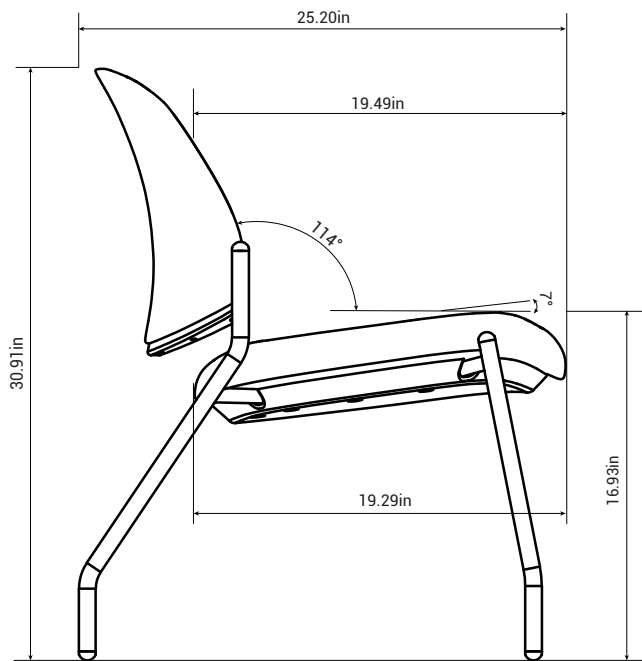

## Chair Specification | Mat CMA14GM/CMA15GM

Overall Depth	Overall Width	Overall Height	Seat Depth	Functional Seat Depth	Seat Width	Seat Height from Floor	Ring Height from Floor	Back Width (Max and Min)
640mm	540mm	785mm	490mm	495mm	490mm	430mm	/	/

Back Height from Seat	Back Lumbar Height	Lumbar Adjustment Range	Width Between Arms	Arm to Floor	Arm Height from Seat	Seat Pan Angle	Back Recline Angle
/	/	/	/	/	/	7°	114°

**Remark:** Seat height from floor, back height from seat and arm height from seat are measured when there is no load on the chair.

## Chair Specification | Mat CMA14GM/CMA15GM

Overall Depth	Overall Width	Overall Height	Seat Depth	Functional Seat Depth	Seat Width	Seat Height from Floor	Ring Height from Floor	Back Width (Max and Min)
25.20in	21.26in	30.91in	19.29in	19.49in	19.29in	16.93in	/	/