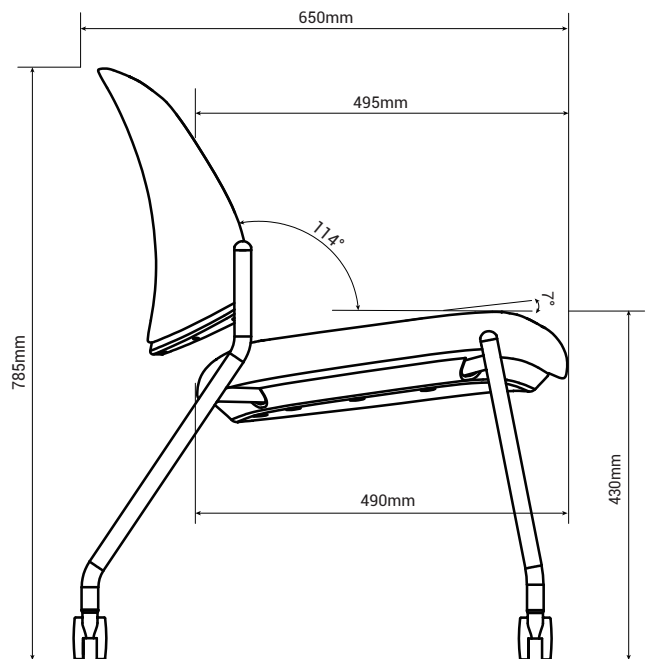

## Chair Specification | Mat CMA16GM/CMA17GM

Overall Depth	Overall Width	Overall Height	Seat Depth	Functional Seat Depth	Seat Width	Seat Height from Floor	Ring Height from Floor	Back Width (Max and Min)
25.59in	22.05in	30.91in	19.29in	19.49in	19.29in	16.93in	/	/

Back Height from Seat	Back Lumbar Height	Lumbar Adjustment Range	Width Between Arms	Arm to Floor	Arm Height from Seat	Seat Pan Angle	Back Recline Angle
/	/	/	/	/	/	7°	114°

**Remark:** Seat height from floor, back height from seat and arm height from seat are measured when there is no load on the chair.

## Chair Specification | Mat CMA16GM/CMA17GM

Overall Depth	Overall Width	Overall Height	Seat Depth	Functional Seat Depth	Seat Width	Seat Height from Floor	Ring Height from Floor	Back Width (Max and Min)
650mm	560mm	785mm	490mm	495mm	490mm	430mm	/	/