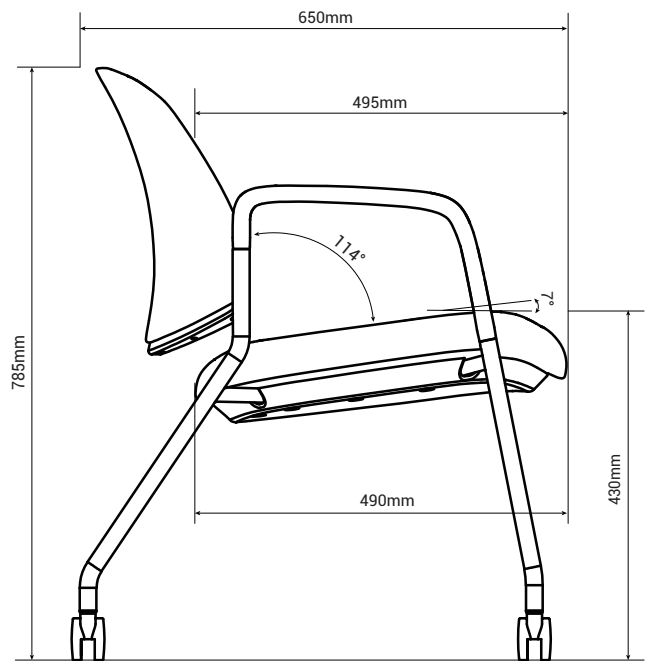

## Chair Specification | Mat CMA10GM/CMA11GM

Overall Depth	Overall Width	Overall Height	Seat Depth	Functional Seat Depth	Seat Width	Seat Height from Floor	Ring Height from Floor	Back Width (Max and Min)
25.20in	26.38in	30.91in	19.29in	19.49in	19.29in	16.93in	/	/

Back Height from Seat	Back Lumbar Height	Lumbar Adjustment Range	Width Between Arms	Arm to Floor	Arm Height from Seat	Seat Pan Angle	Back Recline Angle
/	/	/	/	24.41in	/	7°	114°

**Remark:** Seat height from floor, back height from seat and arm height from seat are measured when there is no load on the chair.

## Chair Specification | Mat CMA12GM/CMA13GM

Overall Depth	Overall Width	Overall Height	Seat Depth	Functional Seat Depth	Seat Width	Seat Height from Floor	Ring Height from Floor	Back Width (Max and Min)
650mm	670mm	785mm	490mm	495mm	490mm	430mm	/	/

Back Height from Seat	Back Lumbar Height	Lumbar Adjustment Range	Width Between Arms	Arm to Floor	Arm Height from Seat	Seat Pan Angle	Back Recline Angle
/	/	/	/	620mm	/	7°	114°

**Remark:** Seat height from floor, back height from seat and arm height from seat are measured when there is no load on the chair.