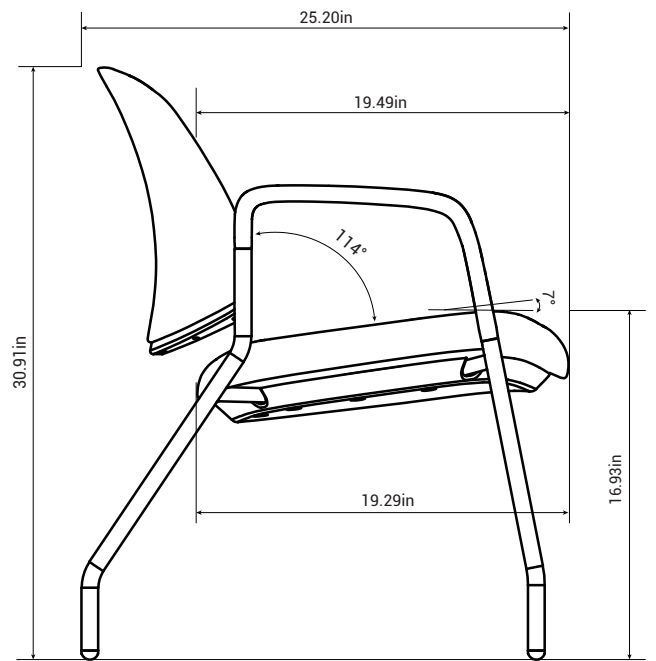

## Chair Specification | Mat CMA10GM/CMA11GM

Overall Depth	Overall Width	Overall Height	Seat Depth	Functional Seat Depth	Seat Width	Seat Height from Floor	Ring Height from Floor	Back Width (Max and Min)
640mm	670mm	785mm	490mm	495mm	490mm	430mm	/	/

Back Height from Seat	Back Lumbar Height	Lumbar Adjustment Range	Width Between Arms	Arm to Floor	Arm Height from Seat	Seat Pan Angle	Back Recline Angle
/	/	/	/	620mm	/	7°	114°

**Remark:** Seat height from floor, back height from seat and arm height from seat are measured when there is no load on the chair.

## Chair Specification | Mat CMA10GM/CMA11GM

Overall Depth	Overall Width	Overall Height	Seat Depth	Functional Seat Depth	Seat Width	Seat Height from Floor	Ring Height from Floor	Back Width (Max and Min)
25.20in	26.38in	30.91in	19.29in	19.49in	19.29in	16.93in	/	/

Back Height from Seat	Back Lumbar Height	Lumbar Adjustment Range	Width Between Arms	Arm to Floor	Arm Height from Seat	Seat Pan Angle	Back Recline Angle
/	/	/	/	24.41in	/	7°	114°

**Remark:** Seat height from floor, back height from seat and arm height from seat are measured when there is no load on the chair.