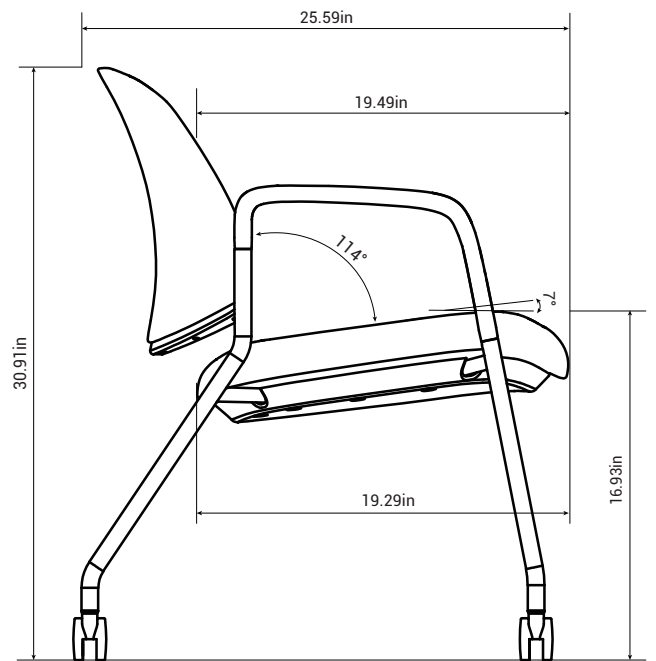

## Chair Specification | Mat CMA12GM/CMA13GM

Overall Depth	Overall Width	Overall Height	Seat Depth	Functional Seat Depth	Seat Width	Seat Height from Floor	Ring Height from Floor	Back Width (Max and Min)
650mm	670mm	785mm	490mm	495mm	490mm	430mm	/	/

Back Height from Seat	Back Lumbar Height	Lumbar Adjustment Range	Width Between Arms	Arm to Floor	Arm Height from Seat	Seat Pan Angle	Back Recline Angle
/	/	/	/	620mm	/	7°	114°

**Remark:** Seat height from floor, back height from seat and arm height from seat are measured when there is no load on the chair.

## Chair Specification | Mat CMA12GM/CMA13GM

Overall Depth	Overall Width	Overall Height	Seat Depth	Functional Seat Depth	Seat Width	Seat Height from Floor	Ring Height from Floor	Back Width (Max and Min)
25.59in	26.38in	30.91in	19.29in	19.49in	19.29in	16.93in	/	/

Back Height from Seat	Back Lumbar Height	Lumbar Adjustment Range	Width Between Arms	Arm to Floor	Arm Height from Seat	Seat Pan Angle	Back Recline Angle
/	/	/	/	24.41in	/	7°	114°

**Remark:** Seat height from floor, back height from seat and arm height from seat are measured when there is no load on the chair.