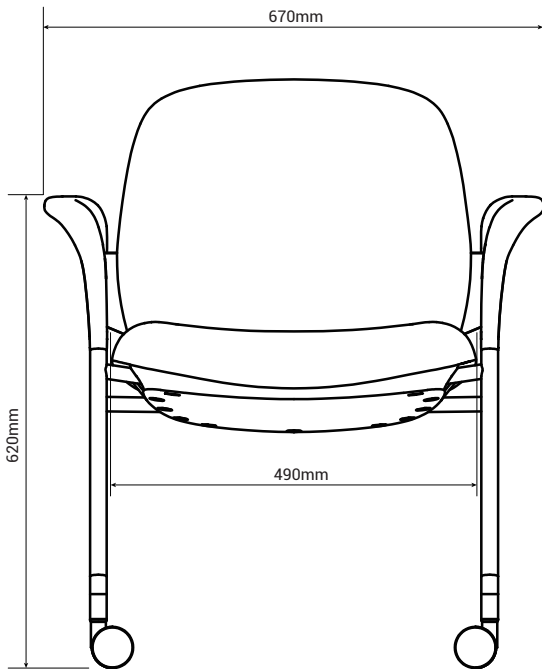

## Chair Specification | Mat CMA12GM/CMA13GM

Overall Depth	Overall Width	Overall Height	Seat Depth	Functional Seat Depth	Seat Width	Seat Height from Floor	Ring Height from Floor	Back Width (Max and Min)
25.59in	26.38in	30.91in	19.29in	19.49in	19.29in	16.93in	/	/

Back Height from Seat	Back Lumbar Height	Lumbar Adjustment Range	Width Between Arms	Arm to Floor	Arm Height from Seat	Seat Pan Angle	Back Recline Angle
/	/	/	/	24.41in	/	7°	114°

**Remark:** Seat height from floor, back height from seat and arm height from seat are measured when there is no load on the chair.

## Chair Specification | Mat CMA12GM/CMA13GM

Overall Depth	Overall Width	Overall Height	Seat Depth	Functional Seat Depth	Seat Width	Seat Height from Floor	Ring Height from Floor	Back Width (Max and Min)
650mm	670mm	785mm	490mm	495mm	490mm	430mm	/	/

Back Height from Seat	Back Lumbar Height	Lumbar Adjustment Range	Width Between Arms	Arm to Floor	Arm Height from Seat	Seat Pan Angle	Back Recline Angle
/	/	/	/	620mm	/	7°	114°

**Remark:** Seat height from floor, back height from seat and arm height from seat are measured when there is no load on the chair.