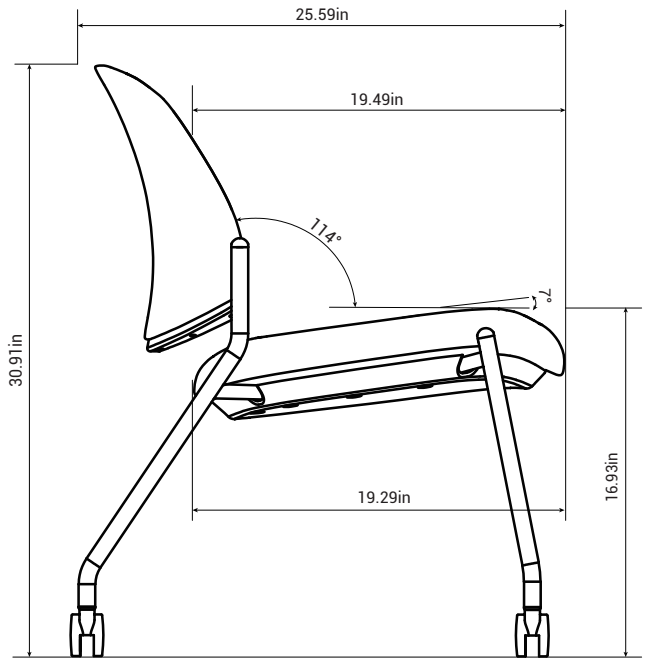

## Chair Specification | Mat CMA16GM/CMA17GM

Overall Depth	Overall Width	Overall Height	Seat Depth	Functional Seat Depth	Seat Width	Seat Height from Floor	Ring Height from Floor	Back Width (Max and Min)
650mm	560mm	785mm	490mm	495mm	490mm	430mm	/	/

Back Height from Seat	Back Lumbar Height	Lumbar Adjustment Range	Width Between Arms	Arm to Floor	Arm Height from Seat	Seat Pan Angle	Back Recline Angle
/	/	/	/	/	/	7°	114°

**Remark:** Seat height from floor, back height from seat and arm height from seat are measured when there is no load on the chair.

## Chair Specification | Mat CMA16GM/CMA17GM

Overall Depth	Overall Width	Overall Height	Seat Depth	Functional Seat Depth	Seat Width	Seat Height from Floor	Ring Height from Floor	Back Width (Max and Min)
25.59in	22.05in	30.91in	19.29in	19.49in	19.29in	16.93in	/	/