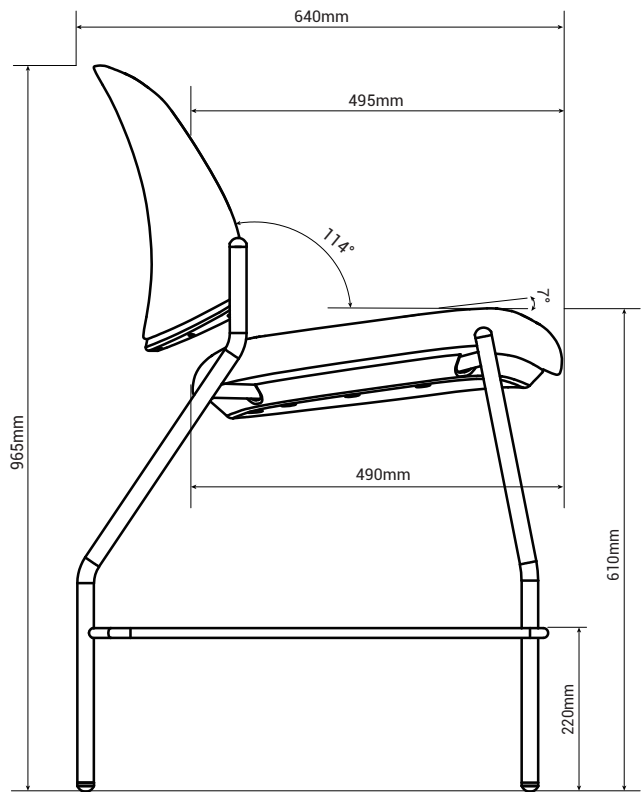

Chair Specification | Mat CMA18GM/CMA19GM

Overall Depth	Overall Width	Overall Height	Seat Depth	Functional Seat Depth	Seat Width	Seat Height from Floor	Ring Height from Floor	Back Width (Max and Min)
25.20in	23.03in	37.99in	19.29in	19.49in	19.29in	24.02in	8.66in	/

Back Height from Seat	Back Lumbar Height	Lumbar Adjustment Range	Width Between Arms	Arm to Floor	Arm Height from Seat	Seat Pan Angle	Back Recline Angle
/	/	/	/	/	/	7°	114°

Remark: Seat height from floor, back height from seat and arm height from seat are measured when there is no load on the chair.