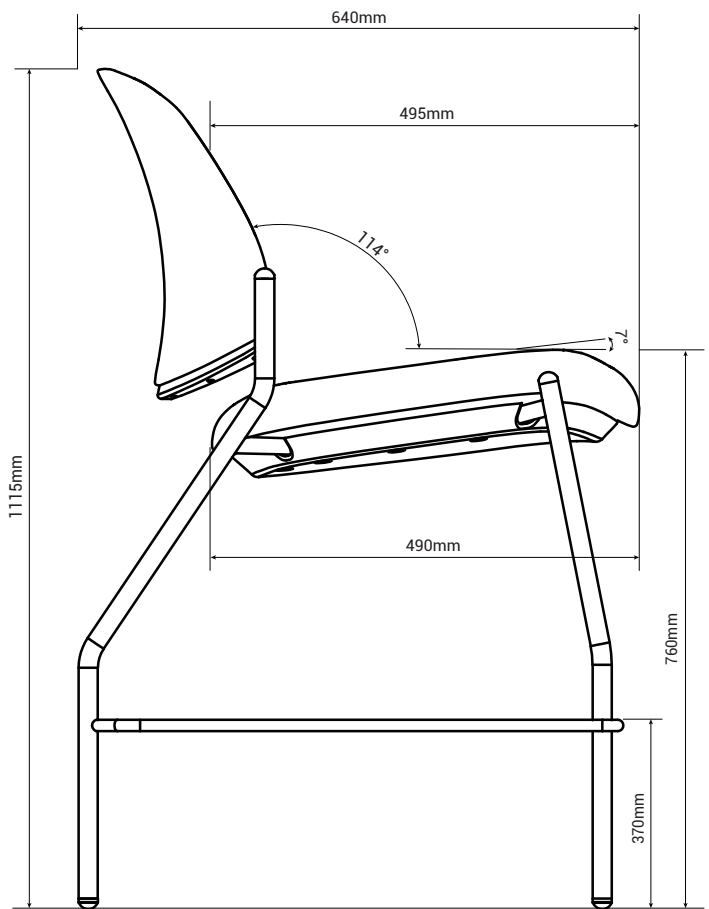

Chair Specification | Mat CMA50GM/CMA51GM

Overall Depth	Overall Width	Overall Height	Seat Depth	Functional Seat Depth	Seat Width	Seat Height from Floor	Ring Height from Floor	Back Width (Max and Min)
640mm	585mm	1115mm	490mm	495mm	490mm	760mm	370mm	/

Back Height from Seat	Back Lumbar Height	Lumbar Adjustment Range	Width Between Arms	Arm to Floor	Arm Height from Seat	Seat Pan Angle	Back Recline Angle
/	/	/	/	/	/	7°	114°

Remark: Seat height from floor, back height from seat and arm height from seat are measured when there is no load on the chair.