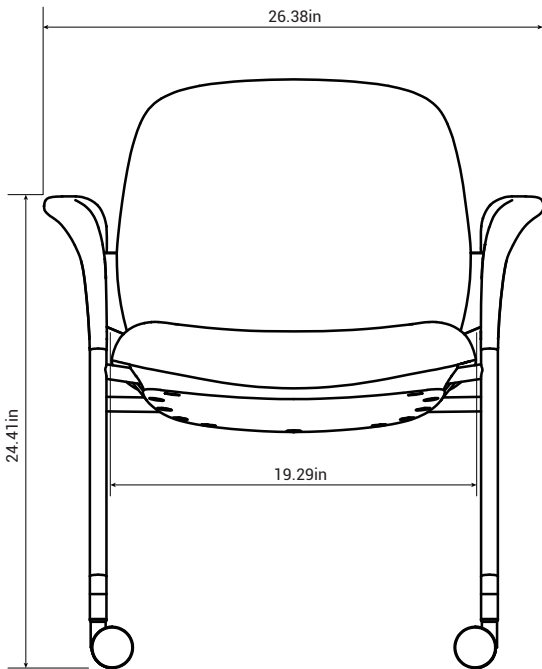

Chair Specification | Mat CMA12GM/CMA13GM

Overall Depth	Overall Width	Overall Height	Seat Depth	Functional Seat Depth	Seat Width	Seat Height from Floor	Ring Height from Floor	Back Width (Max and Min)
25.59in	26.38in	30.91in	19.29in	19.49in	19.29in	16.93in	/	/

Back Height from Seat	Back Lumbar Height	Lumbar Adjustment Range	Width Between Arms	Arm to Floor	Arm Height from Seat	Seat Pan Angle	Back Recline Angle
/	/	/	/	24.41in	/	7°	114°

Remark: Seat height from floor, back height from seat and arm height from seat are measured when there is no load on the chair.