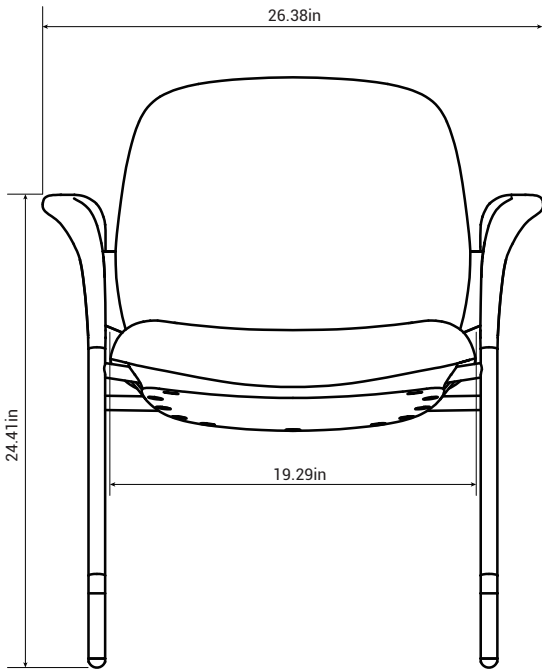

Chair Specification | Mat CMA10GM/CMA11GM

Overall Depth	Overall Width	Overall Height	Seat Depth	Functional Seat Depth	Seat Width	Seat Height from Floor	Ring Height from Floor	Back Width (Max and Min)
25.20in	26.38in	30.91in	19.29in	19.49in	19.29in	16.93in	/	/

Back Height from Seat	Back Lumbar Height	Lumbar Adjustment Range	Width Between Arms	Arm to Floor	Arm Height from Seat	Seat Pan Angle	Back Recline Angle
/	/	/	/	24.41in	/	7°	114°

Remark: Seat height from floor, back height from seat and arm height from seat are measured when there is no load on the chair.