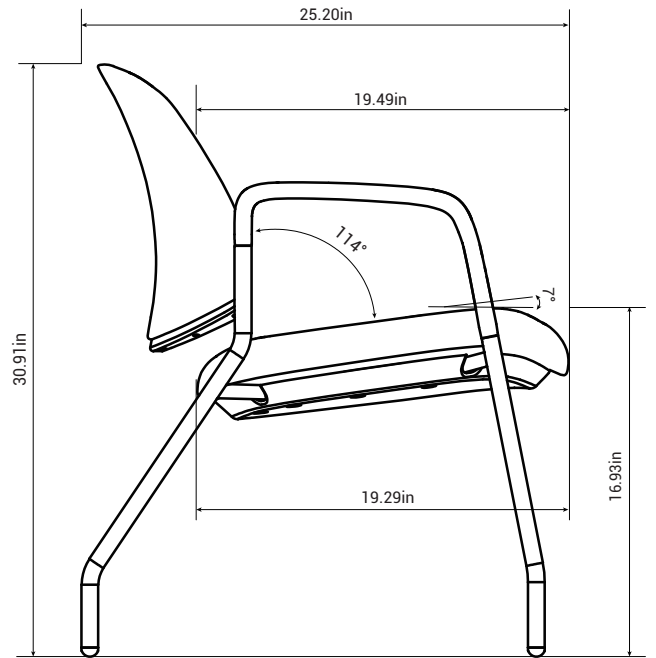

## Chair Specification | Mat CMA10GM/CMA11GM

Overall Depth	Overall Width	Overall Height	Seat Depth	Functional Seat Depth	Seat Width	Seat Height from Floor	Ring Height from Floor	Back Width (Max and Min)
640mm	670mm	785mm	490mm	495mm	490mm	430mm	/	/

Back Height from Seat	Back Lumbar Height	Lumbar Adjustment Range	Width Between Arms	Arm to Floor	Arm Height from Seat	Seat Pan Angle	Back Recline Angle
/	/	/	/	620mm	/	7°	114°

**Remark:** Seat height from floor, back height from seat and arm height from seat are measured when there is no load on the chair.

## Chair Specification | Mat CMA10GM/CMA11GM

Overall Depth	Overall Width	Overall Height	Seat Depth	Functional Seat Depth	Seat Width	Seat Height from Floor	Ring Height from Floor	Back Width (Max and Min)
25.20in	26.38in	30.91in	19.29in	19.49in	19.29in	16.93in	/	/

Back Height from Seat	Back Lumbar Height	Lumbar Adjustment Range	Width Between Arms	Arm to Floor	Arm Height from Seat	Seat Pan Angle	Back Recline Angle
/	/	/	/	24.41in	/	7°	114°

**Remark:** Seat height from floor, back height from seat and arm height from seat are measured when there is no load on the chair.