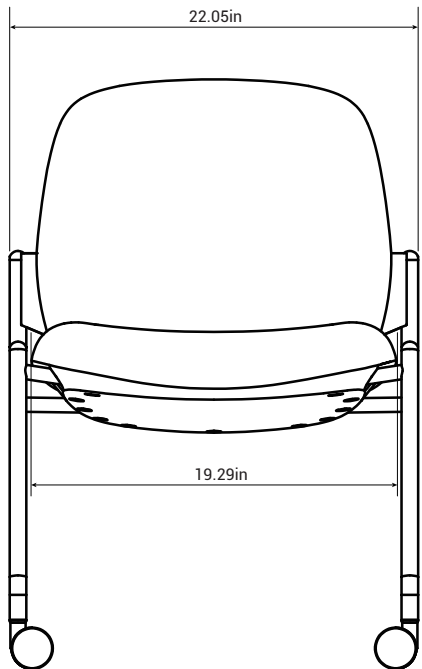

Chair Specification | Mat CMA16GM/CMA17GM

Overall Depth	Overall Width	Overall Height	Seat Depth	Functional Seat Depth	Seat Width	Seat Height from Floor	Ring Height from Floor	Back Width (Max and Min)
25.59in	22.05in	30.91in	19.29in	19.49in	19.29in	16.93in	/	/

Back Height from Seat	Back Lumbar Height	Lumbar Adjustment Range	Width Between Arms	Arm to Floor	Arm Height from Seat	Seat Pan Angle	Back Recline Angle
/	/	/	/	/	/	7°	114°

Remark: Seat height from floor, back height from seat and arm height from seat are measured when there is no load on the chair.