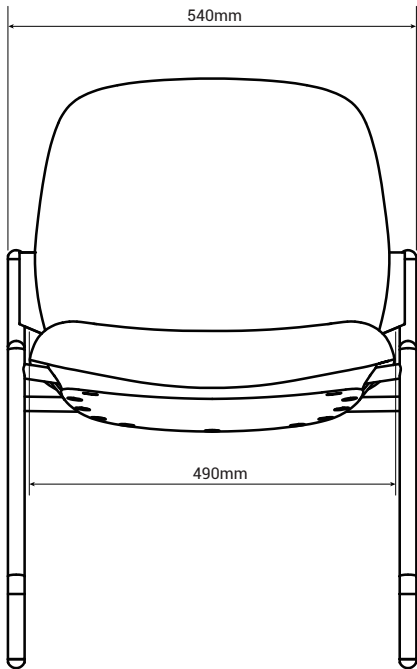

Chair Specification | Mat CMA14GM/CMA15GM

Overall Depth	Overall Width	Overall Height	Seat Depth	Functional Seat Depth	Seat Width	Seat Height from Floor	Ring Height from Floor	Back Width (Max and Min)
640mm	540mm	785mm	490mm	495mm	490mm	430mm	/	/

Back Height from Seat	Back Lumbar Height	Lumbar Adjustment Range	Width Between Arms	Arm to Floor	Arm Height from Seat	Seat Pan Angle	Back Recline Angle
/	/	/	/	/	/	7°	114°

Remark: Seat height from floor, back height from seat and arm height from seat are measured when there is no load on the chair.