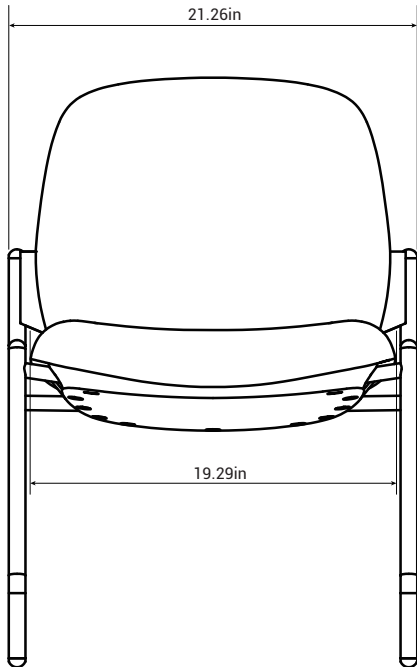

Chair Specification | Mat CMA14GM/CMA15GM

Overall Depth	Overall Width	Overall Height	Seat Depth	Functional Seat Depth	Seat Width	Seat Height from Floor	Ring Height from Floor	Back Width (Max and Min)
25.20in	21.26in	30.91in	19.29in	19.49in	19.29in	16.93in	/	/

Back Height from Seat	Back Lumbar Height	Lumbar Adjustment Range	Width Between Arms	Arm to Floor	Arm Height from Seat	Seat Pan Angle	Back Recline Angle
/	/	/	/	/	/	7°	114°

Remark: Seat height from floor, back height from seat and arm height from seat are measured when there is no load on the chair.