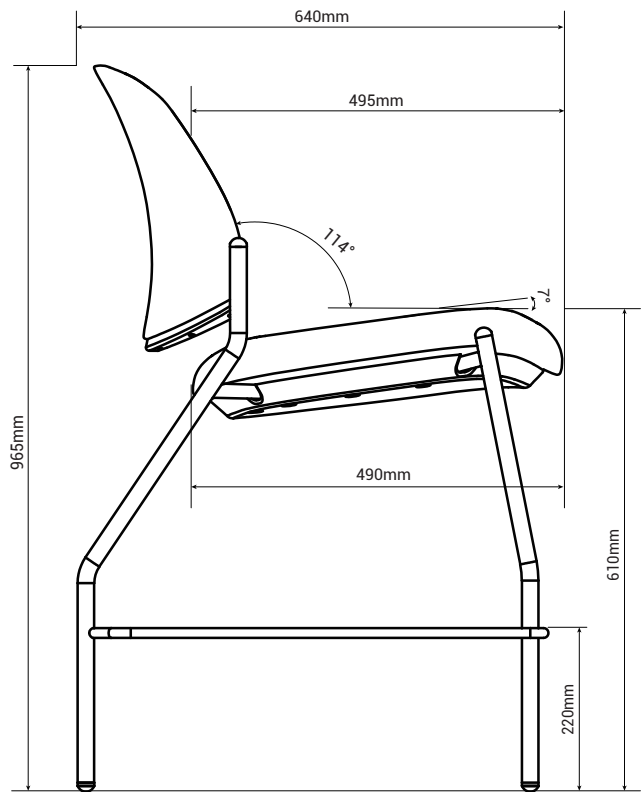

Chair Specification | Mat CMA18GM/CMA19GM

Overall Depth	Overall Width	Overall Height	Seat Depth	Functional Seat Depth	Seat Width	Seat Height from Floor	Ring Height from Floor	Back Width (Max and Min)
640mm	585mm	965mm	490mm	495mm	490mm	610mm	220mm	/

Back Height from Seat	Back Lumbar Height	Lumbar Adjustment Range	Width Between Arms	Arm to Floor	Arm Height from Seat	Seat Pan Angle	Back Recline Angle
/	/	/	/	/	/	7°	114°

Remark: Seat height from floor, back height from seat and arm height from seat are measured when there is no load on the chair.