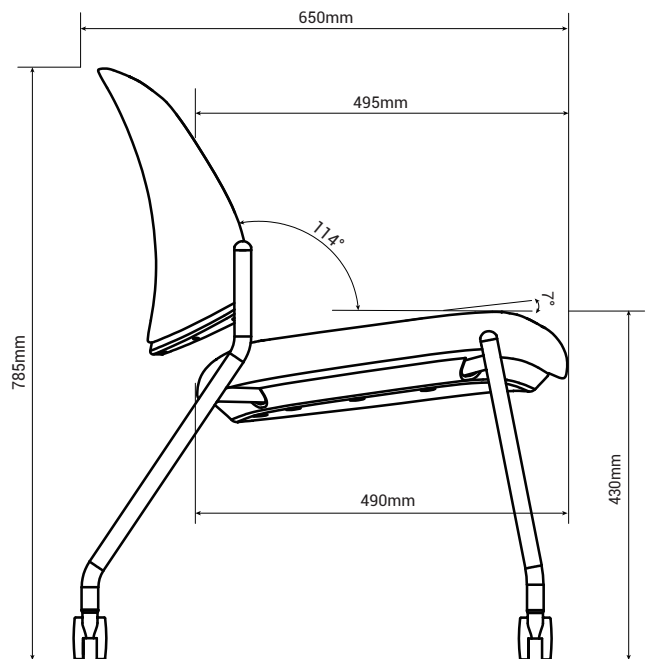

## Chair Specification | Mat CMA14GM/CMA15GM

Overall Depth	Overall Width	Overall Height	Seat Depth	Functional Seat Depth	Seat Width	Seat Height from Floor	Ring Height from Floor	Back Width (Max and Min)
25.20in	21.26in	30.91in	19.29in	19.49in	19.29in	16.93in	/	/

Back Height from Seat	Back Lumbar Height	Lumbar Adjustment Range	Width Between Arms	Arm to Floor	Arm Height from Seat	Seat Pan Angle	Back Recline Angle
/	/	/	/	/	/	7°	114°

**Remark:** Seat height from floor, back height from seat and arm height from seat are measured when there is no load on the chair.

## Chair Specification | Mat CMA16GM/CMA17GM

Overall Depth	Overall Width	Overall Height	Seat Depth	Functional Seat Depth	Seat Width	Seat Height from Floor	Ring Height from Floor	Back Width (Max and Min)
650mm	560mm	785mm	490mm	495mm	490mm	430mm	/	/