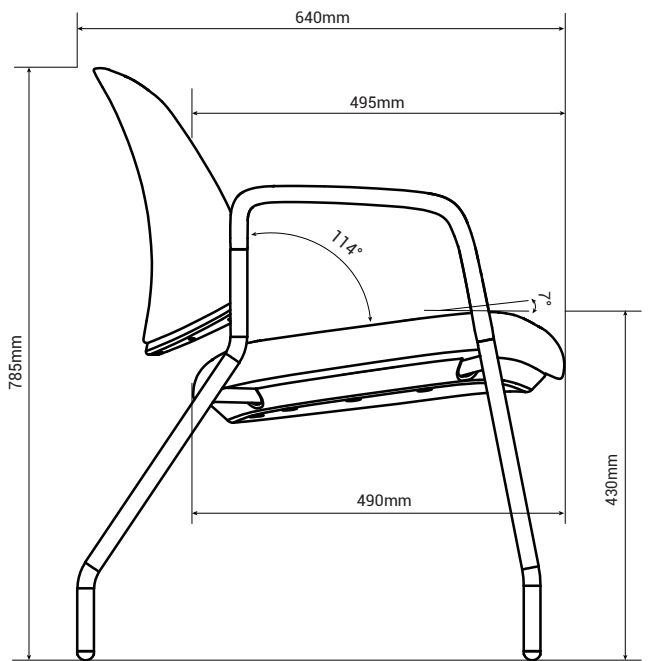

## Chair Specification | Mat CMA10GM/CMA11GM

Overall Depth	Overall Width	Overall Height	Seat Depth	Functional Seat Depth	Seat Width	Seat Height from Floor	Ring Height from Floor	Back Width (Max and Min)
25.20in	26.38in	30.91in	19.29in	19.49in	19.29in	16.93in	/	/

Back Height from Seat	Back Lumbar Height	Lumbar Adjustment Range	Width Between Arms	Arm to Floor	Arm Height from Seat	Seat Pan Angle	Back Recline Angle
/	/	/	/	24.41in	/	7°	114°

**Remark:** Seat height from floor, back height from seat and arm height from seat are measured when there is no load on the chair.

## Chair Specification | Mat CMA10GM/CMA11GM

Overall Depth	Overall Width	Overall Height	Seat Depth	Functional Seat Depth	Seat Width	Seat Height from Floor	Ring Height from Floor	Back Width (Max and Min)
640mm	670mm	785mm	490mm	495mm	490mm	430mm	/	/

Back Height from Seat	Back Lumbar Height	Lumbar Adjustment Range	Width Between Arms	Arm to Floor	Arm Height from Seat	Seat Pan Angle	Back Recline Angle
/	/	/	/	620mm	/	7°	114°

**Remark:** Seat height from floor, back height from seat and arm height from seat are measured when there is no load on the chair.