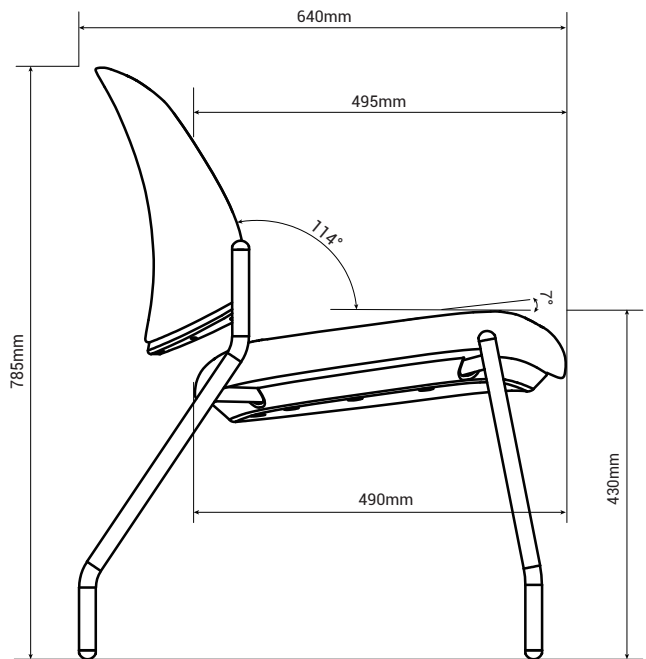

Chair Specification | Mat CMA14GM/CMA15GM

Overall Depth	Overall Width	Overall Height	Seat Depth	Functional Seat Depth	Seat Width	Seat Height from Floor	Ring Height from Floor	Back Width (Max and Min)
640mm	540mm	785mm	490mm	495mm	490mm	430mm	/	/

Back Height from Seat	Back Lumbar Height	Lumbar Adjustment Range	Width Between Arms	Arm to Floor	Arm Height from Seat	Seat Pan Angle	Back Recline Angle
/	/	/	/	/	/	7°	114°

Remark: Seat height from floor, back height from seat and arm height from seat are measured when there is no load on the chair.