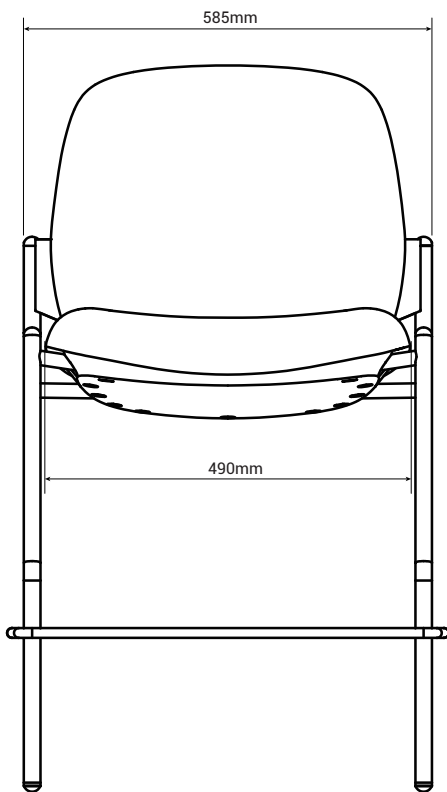

Chair Specification | Mat CMA18GM/CMA19GM

Overall Depth	Overall Width	Overall Height	Seat Depth	Functional Seat Depth	Seat Width	Seat Height from Floor	Ring Height from Floor	Back Width (Max and Min)
640mm	585mm	965mm	490mm	495mm	490mm	610mm	220mm	/

Back Height from Seat	Back Lumbar Height	Lumbar Adjustment Range	Width Between Arms	Arm to Floor	Arm Height from Seat	Seat Pan Angle	Back Recline Angle
/	/	/	/	/	/	7°	114°

Remark: Seat height from floor, back height from seat and arm height from seat are measured when there is no load on the chair.