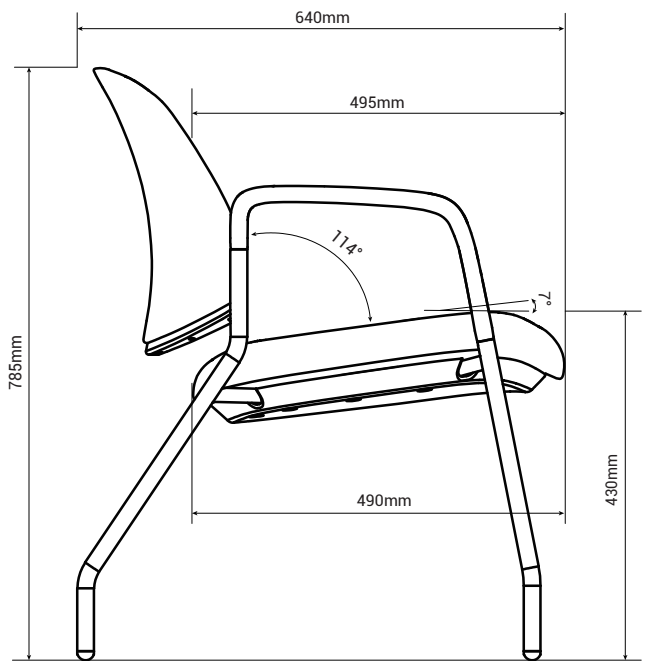

## Chair Specification | Mat CMA10GM/CMA11GM

Overall Depth	Overall Width	Overall Height	Seat Depth	Functional Seat Depth	Seat Width	Seat Height from Floor	Ring Height from Floor	Back Width (Max and Min)
640mm	670mm	785mm	490mm	495mm	490mm	430mm	/	/

Back Height from Seat	Back Lumbar Height	Lumbar Adjustment Range	Width Between Arms	Arm to Floor	Arm Height from Seat	Seat Pan Angle	Back Recline Angle
/	/	/	/	620mm	/	7°	114°

**Remark:** Seat height from floor, back height from seat and arm height from seat are measured when there is no load on the chair.

## Chair Specification | Mat CMA10GM/CMA11GM

Overall Depth	Overall Width	Overall Height	Seat Depth	Functional Seat Depth	Seat Width	Seat Height from Floor	Ring Height from Floor	Back Width (Max and Min)
25.20in	26.38in	30.91in	19.29in	19.49in	19.29in	16.93in	/	/

Back Height from Seat	Back Lumbar Height	Lumbar Adjustment Range	Width Between Arms	Arm to Floor	Arm Height from Seat	Seat Pan Angle	Back Recline Angle
/	/	/	/	24.41in	/	7°	114°

**Remark:** Seat height from floor, back height from seat and arm height from seat are measured when there is no load on the chair.