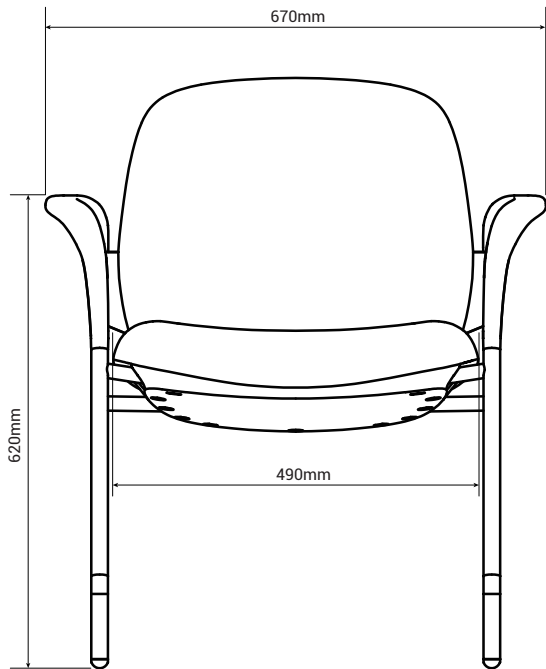

Chair Specification | Mat CMA10GM/CMA11GM

Overall Depth	Overall Width	Overall Height	Seat Depth	Functional Seat Depth	Seat Width	Seat Height from Floor	Ring Height from Floor	Back Width (Max and Min)
640mm	670mm	785mm	490mm	495mm	490mm	430mm	/	/

Back Height from Seat	Back Lumbar Height	Lumbar Adjustment Range	Width Between Arms	Arm to Floor	Arm Height from Seat	Seat Pan Angle	Back Recline Angle
/	/	/	/	620mm	/	7°	114°

Remark: Seat height from floor, back height from seat and arm height from seat are measured when there is no load on the chair.