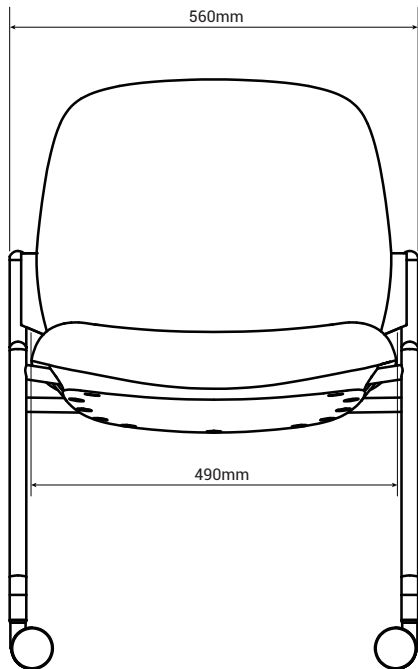

Chair Specification | Mat CMA16GM/CMA17GM

Overall Depth	Overall Width	Overall Height	Seat Depth	Functional Seat Depth	Seat Width	Seat Height from Floor	Ring Height from Floor	Back Width (Max and Min)
650mm	560mm	785mm	490mm	495mm	490mm	430mm	/	/

Back Height from Seat	Back Lumbar Height	Lumbar Adjustment Range	Width Between Arms	Arm to Floor	Arm Height from Seat	Seat Pan Angle	Back Recline Angle
/	/	/	/	/	/	7°	114°

Remark: Seat height from floor, back height from seat and arm height from seat are measured when there is no load on the chair.