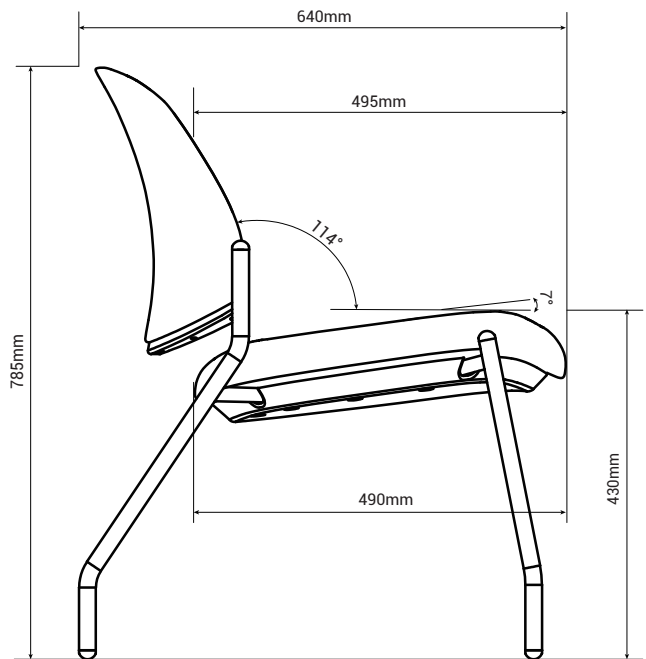

## Chair Specification | Mat CMA12GM/CMA13GM

Overall Depth	Overall Width	Overall Height	Seat Depth	Functional Seat Depth	Seat Width	Seat Height from Floor	Ring Height from Floor	Back Width (Max and Min)
25.59in	26.38in	30.91in	19.29in	19.49in	19.29in	16.93in	/	/

Back Height from Seat	Back Lumbar Height	Lumbar Adjustment Range	Width Between Arms	Arm to Floor	Arm Height from Seat	Seat Pan Angle	Back Recline Angle
/	/	/	/	24.41in	/	7°	114°

**Remark:** Seat height from floor, back height from seat and arm height from seat are measured when there is no load on the chair.

## Chair Specification | Mat CMA14GM/CMA15GM

Overall Depth	Overall Width	Overall Height	Seat Depth	Functional Seat Depth	Seat Width	Seat Height from Floor	Ring Height from Floor	Back Width (Max and Min)
640mm	540mm	785mm	490mm	495mm	490mm	430mm	/	/

Back Height from Seat	Back Lumbar Height	Lumbar Adjustment Range	Width Between Arms	Arm to Floor	Arm Height from Seat	Seat Pan Angle	Back Recline Angle
/	/	/	/	/	/	7°	114°

**Remark:** Seat height from floor, back height from seat and arm height from seat are measured when there is no load on the chair.