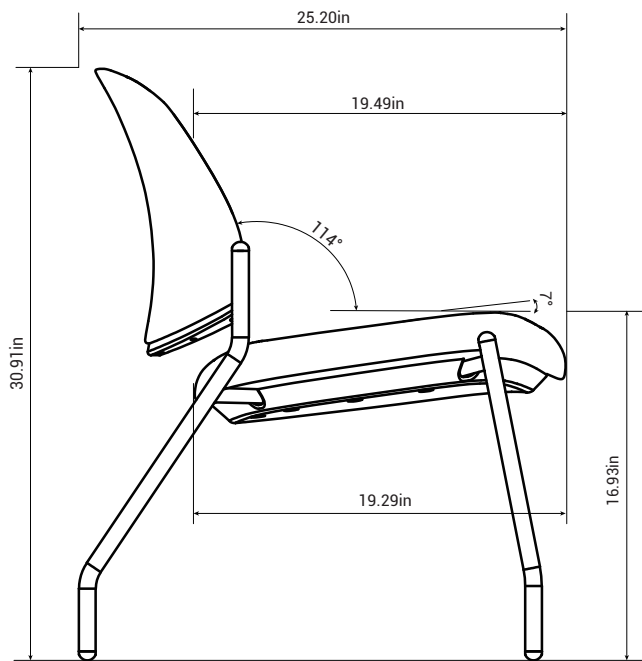

Chair Specification | Mat CMA14GM/CMA15GM

Overall Depth	Overall Width	Overall Height	Seat Depth	Functional Seat Depth	Seat Width	Seat Height from Floor	Ring Height from Floor	Back Width (Max and Min)
25.20in	21.26in	30.91in	19.29in	19.49in	19.29in	16.93in	/	/

Back Height from Seat	Back Lumbar Height	Lumbar Adjustment Range	Width Between Arms	Arm to Floor	Arm Height from Seat	Seat Pan Angle	Back Recline Angle
/	/	/	/	/	/	7°	114°

Remark: Seat height from floor, back height from seat and arm height from seat are measured when there is no load on the chair.