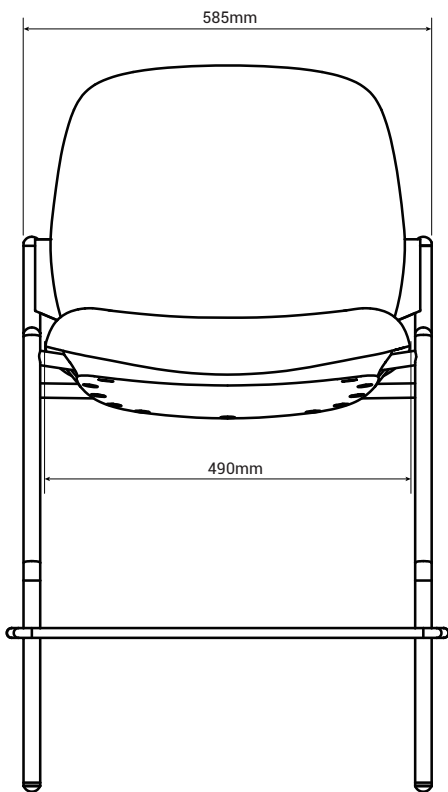

Chair Specification | Mat CMA18GM/CMA19GM

Overall Depth	Overall Width	Overall Height	Seat Depth	Functional Seat Depth	Seat Width	Seat Height from Floor	Ring Height from Floor	Back Width (Max and Min)
25.20in	23.03in	37.99in	19.29in	19.49in	19.29in	24.02in	8.66in	/

Back Height from Seat	Back Lumbar Height	Lumbar Adjustment Range	Width Between Arms	Arm to Floor	Arm Height from Seat	Seat Pan Angle	Back Recline Angle
/	/	/	/	/	/	7°	114°

Remark: Seat height from floor, back height from seat and arm height from seat are measured when there is no load on the chair.