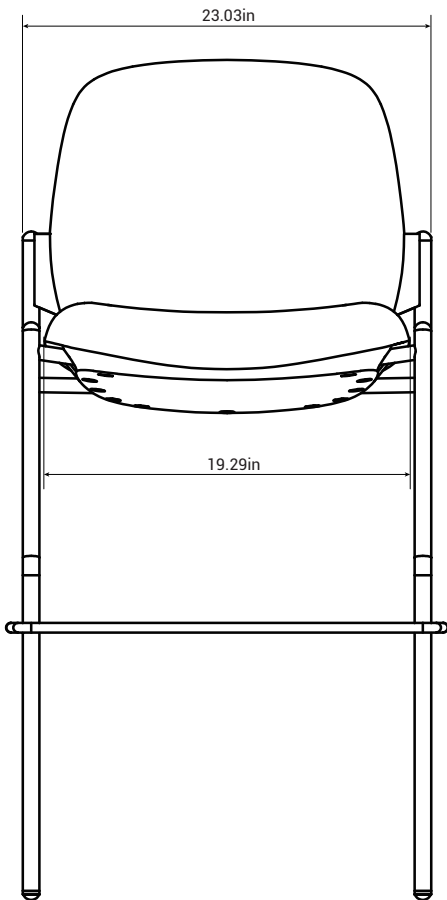

Chair Specification | Mat CMA50GM/CMA51GM

Overall Depth	Overall Width	Overall Height	Seat Depth	Functional Seat Depth	Seat Width	Seat Height from Floor	Ring Height from Floor	Back Width (Max and Min)
25.20in	23.03in	43.90in	19.29in	19.49in	19.29in	29.92in	14.57in	/

Back Height from Seat	Back Lumbar Height	Lumbar Adjustment Range	Width Between Arms	Arm to Floor	Arm Height from Seat	Seat Pan Angle	Back Recline Angle
/	/	/	/	/	/	7°	114°

Remark: Seat height from floor, back height from seat and arm height from seat are measured when there is no load on the chair.