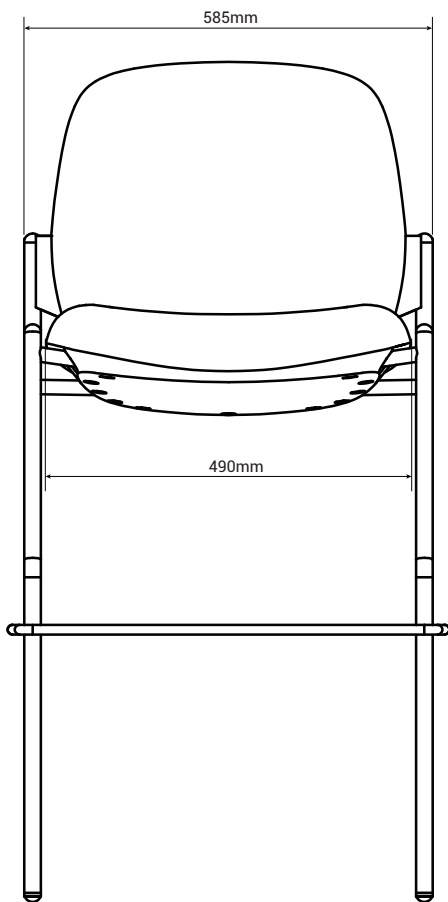

Chair Specification | Mat CMA50GM/CMA51GM

Overall Depth	Overall Width	Overall Height	Seat Depth	Functional Seat Depth	Seat Width	Seat Height from Floor	Ring Height from Floor	Back Width (Max and Min)
640mm	585mm	1115mm	490mm	495mm	490mm	760mm	370mm	/

Back Height from Seat	Back Lumbar Height	Lumbar Adjustment Range	Width Between Arms	Arm to Floor	Arm Height from Seat	Seat Pan Angle	Back Recline Angle
/	/	/	/	/	/	7°	114°

Remark: Seat height from floor, back height from seat and arm height from seat are measured when there is no load on the chair.