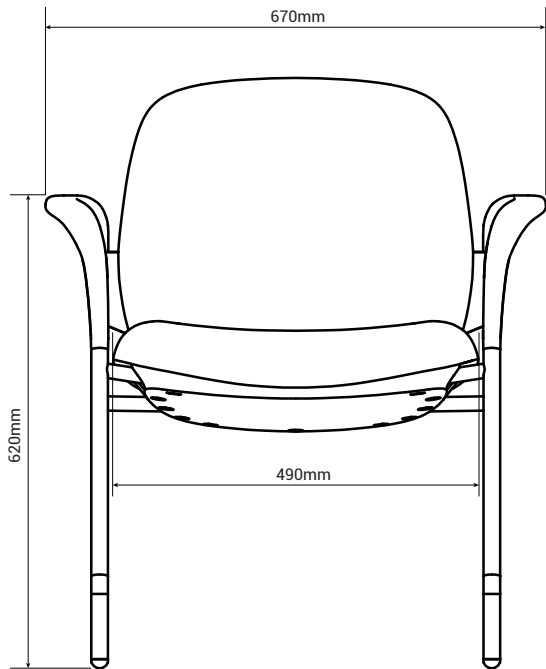

## Chair Specification | Mat CMA10GM/CMA11GM

Overall Depth	Overall Width	Overall Height	Seat Depth	Functional Seat Depth	Seat Width	Seat Height from Floor	Ring Height from Floor	Back Width (Max and Min)
640mm	670mm	785mm	490mm	495mm	490mm	430mm	/	/

Back Height from Seat	Back Lumbar Height	Lumbar Adjustment Range	Width Between Arms	Arm to Floor	Arm Height from Seat	Seat Pan Angle	Back Recline Angle
/	/	/	/	620mm	/	7°	114°

**Remark:** Seat height from floor, back height from seat and arm height from seat are measured when there is no load on the chair.

## Chair Specification | Mat CMA10GM/CMA11GM

Overall Depth	Overall Width	Overall Height	Seat Depth	Functional Seat Depth	Seat Width	Seat Height from Floor	Ring Height from Floor	Back Width (Max and Min)
25.20in	26.38in	30.91in	19.29in	19.49in	19.29in	16.93in	/	/