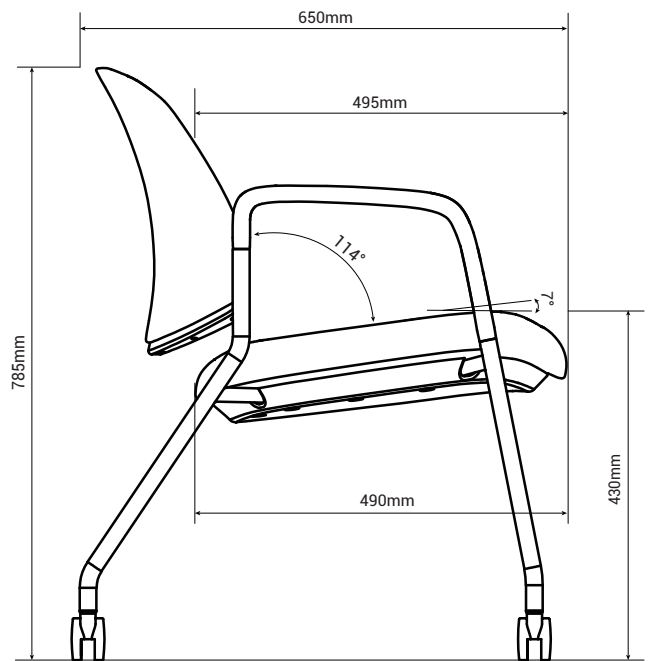

## Chair Specification | Mat CMA12GM/CMA13GM

Overall Depth	Overall Width	Overall Height	Seat Depth	Functional Seat Depth	Seat Width	Seat Height from Floor	Ring Height from Floor	Back Width (Max and Min)
25.59in	26.38in	30.91in	19.29in	19.49in	19.29in	16.93in	/	/

Back Height from Seat	Back Lumbar Height	Lumbar Adjustment Range	Width Between Arms	Arm to Floor	Arm Height from Seat	Seat Pan Angle	Back Recline Angle
/	/	/	/	24.41in	/	7°	114°

**Remark:** Seat height from floor, back height from seat and arm height from seat are measured when there is no load on the chair.

## Chair Specification | Mat CMA12GM/CMA13GM

Overall Depth	Overall Width	Overall Height	Seat Depth	Functional Seat Depth	Seat Width	Seat Height from Floor	Ring Height from Floor	Back Width (Max and Min)
650mm	670mm	785mm	490mm	495mm	490mm	430mm	/	/

Back Height from Seat	Back Lumbar Height	Lumbar Adjustment Range	Width Between Arms	Arm to Floor	Arm Height from Seat	Seat Pan Angle	Back Recline Angle
/	/	/	/	620mm	/	7°	114°

**Remark:** Seat height from floor, back height from seat and arm height from seat are measured when there is no load on the chair.