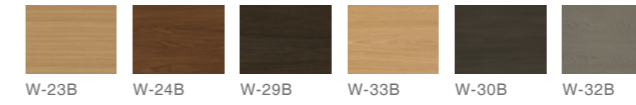

Base

Classical Tea Table (Tabletop)