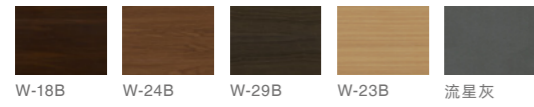

Material

Modern Simple Tea Table (Tabletop)