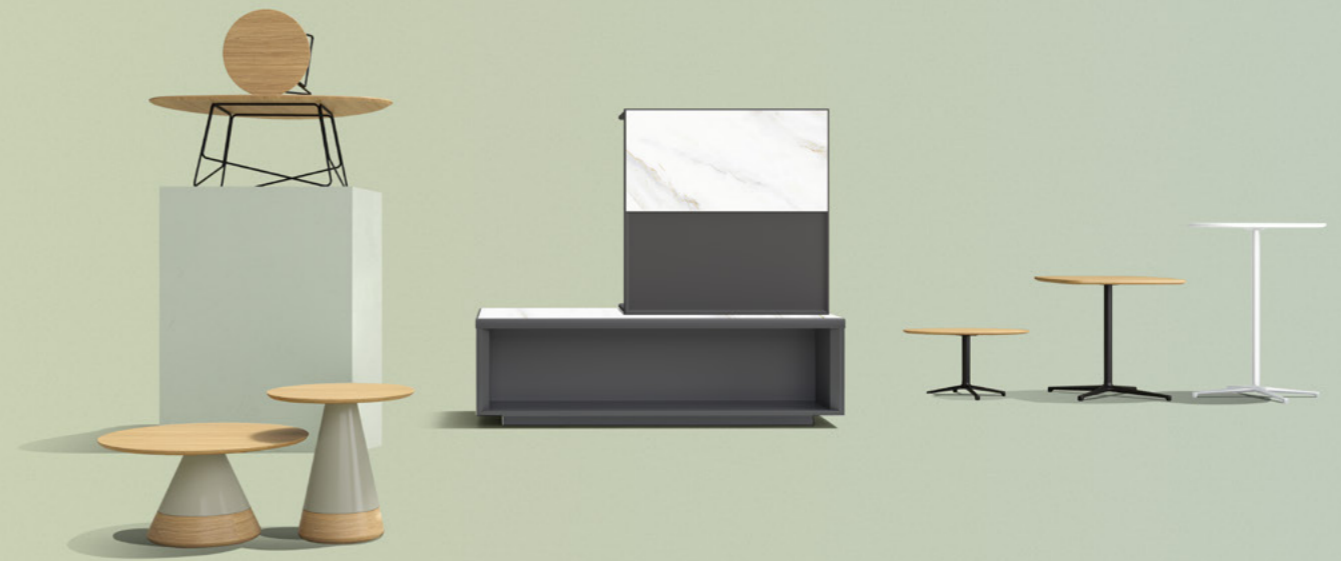

Sunón

Sunón

Headquarter & Experience Center

Add: Sunon Central Business Building, No.200 Shimin Street, Qianjiang CBD, Hangzhou, Zhejiang Province, China

Russia Branch & Experience Center

Add: Sky Masnion, No.118 Varshavskoe Road, Moscow

European R&D Center

Add: Brunnenstrasse 156, 10115 Berlin, Germany

USA Headquarter & Experience Center

Add: 525 Technology Drive Suite 150 Irvine CA.92618, USA

India Branch & Experience Center

Add: Floor I & II, 643, Rd Number 36, Aditya Enclave, Venkatagiri, Jubilee Hills, Hyderabad, Telangana 500033, India

@sunonfurniture

www.sunonglobal.com

info@isunon.com

TEA TABLE